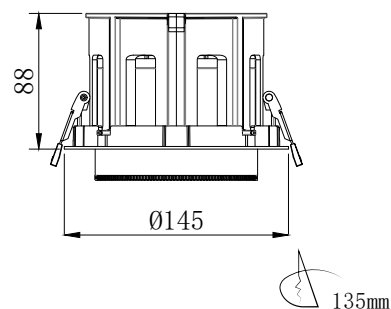

TYPE

Professional LED for Interior Lighting.

PRO	CRI ≥ 90	
IP20		38°
220-240V 50/60Hz		15,000h L70

Model:	Crime
Format:	Round
Location:	Interior
Wattage:	30W
Materials:	Aluminium
Led Color:	3000K / 4000K / 6500K
Product Dimension:	Ø145*88mm / Cut out: 135mm
IP Code:	20
Fixation:	Recessed
CRI :	90
Lumen Output:	2752LM
Frequency:	50/60 Hz
Beam Angle:	38°

DIMENSION DRAW

INDOOR